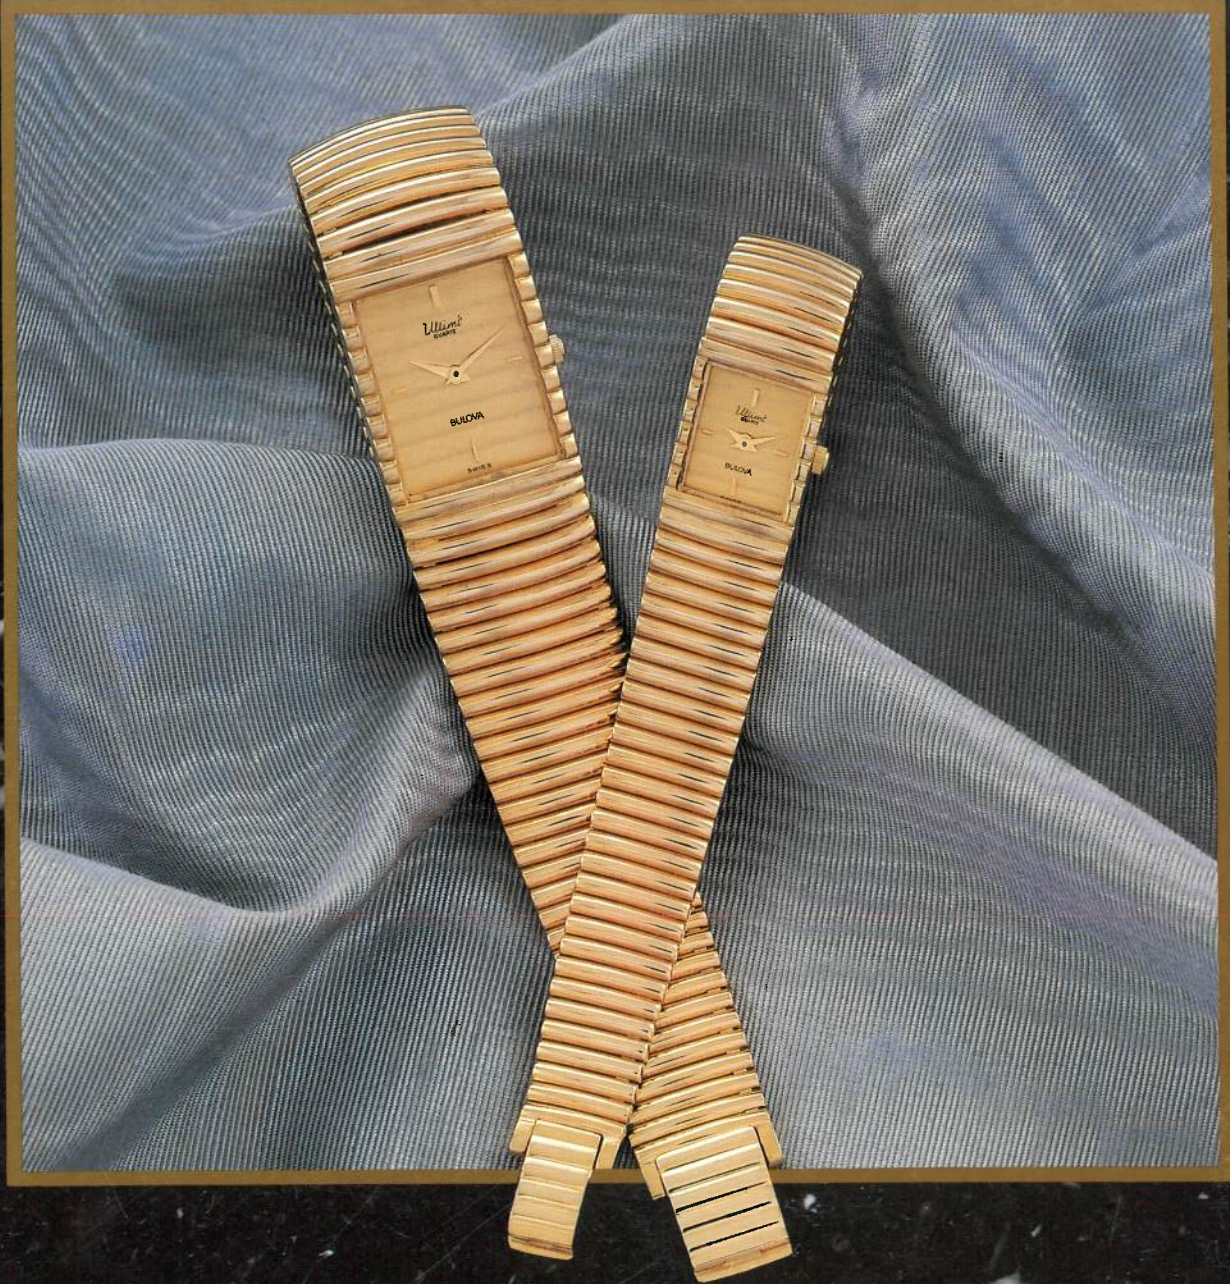

MODEL CATALOG NO.	PAGE NO.	DESCRIPTION	PRICE
95L47	9	14K yellow gold case set with 22 full cut diamonds. Gilt linen dial. Dura-Crystal® 14K yellow gold mesh textured bracelet.	$2295.00
95L49	2	14K yellow gold case set with two rubies and four full cut diamonds. White dial. Moisture resistant. Dura-Crystal® 14K yellow gold chain bracelet.	$1495.00
95L50	3	14K yellow gold case set with two emeralds and four full cut diamonds. Gilt dial. Moisture resistant. Dura-Crystal® 14K yellow gold chain bracelet.	$1495.00
95L51	3	14K yellow gold case set with two sapphires and four full cut diamonds. Gilt dial. Moisture resistant. Dura-Crystal® 14K yellow gold chain bracelet.	$1495.00
95L52	1	14K yellow gold case set with eight full cut diamonds. Gilt dial. Moisture resistant. Dura-Crystal® 14K yellow gold bracelet set with 20 full cut diamonds in scallop setting.	$2995.00
95L53	3	14K yellow gold case set with eight full cut diamonds. Gilt dial. Moisture resistant. Dura-Crystal® 14K yellow gold fashion link bracelet.	$1295.00
95M05	10	Stainless steel case. Black patterned dial set with one diamond. Water resistant to 3 ATM. Dura-Crystal® Stainless steel link bracelet with 14K yellow gold inlay.	$750.00
95M06	10	Stainless steel case. Gilt dial set with one diamond. Water resistant to 3 ATM. Dura-Crystal® Stainless steel link bracelet with 14K yellow gold inlay.	$750.00
95M09	11	14K yellow gold case. Gilt dial. Moisture resistant. Brown leather strap.	$725.00
95M11	9	14K yellow gold case. Gilt dial. Moisture resistant. 14K yellow gold woven mesh bracelet with herringbone pattern.	$2650.00

MODEL CATALOG NO.	PAGE NO.	DESCRIPTION	PRICE
95M13	9	14K yellow gold case set with 28 full cut diamonds. Gilt linen dial. Moisture resistant. Dura-Crystal® 14K yellow gold mesh textured bracelet.	$2995.00
95M14	8	14K yellow gold case set with 36 full cut diamonds. Black dial. Moisture resistant. Dura-Crystal® 14K yellow gold link bracelet.	$4395.00
95P05	9	14K yellow gold case. Gilt dial. Moisture resistant. Dura-Crystal® 14K yellow gold fashion link bracelet.	$3395.00
95R01	8	14K yellow gold case. Black dial is set with one diamond. Moisture resistant. Dura-Crystal® 14K yellow gold link bracelet.	$3495.00
95T02	1	14K yellow gold case set with 22 full cut diamonds. Gilt dial. Dura-Crystal® 14K yellow gold rope chain bracelet.	$2250.00
95T04	1	14K yellow gold case set with 18 full cut diamonds. Black dial. Moisture resistant. 14K yellow gold textured link bracelet.	$3595.00
95T06	11	14K yellow gold case. Gilt patterned dial. Moisture resistant. Dura-Crystal® Black leather strap.	$575.00
95T07	4	14K yellow gold case. Gilt dial. Moisture resistant. Dura-Crystal® 14K yellow gold fashion link bracelet.	$995.00
95T08	4	14K yellow gold case. Gilt dial. Moisture resistant. Dura-Crystal® 14K yellow gold fashion link bracelet.	$995.00
95T09	4	14K yellow gold case. Gilt dial. Moisture resistant. Dura-Crystal® 14K yellow gold fashion link bracelet.	$1095.00
95T10	9	14K yellow gold case. Gilt dial. Moisture resistant. Dura-Crystal® 14K yellow gold fashion link bracelet.	$2495.00

Ultimé

by BULOVA®

14 KT. GOLD COLLECTION • 1989/90